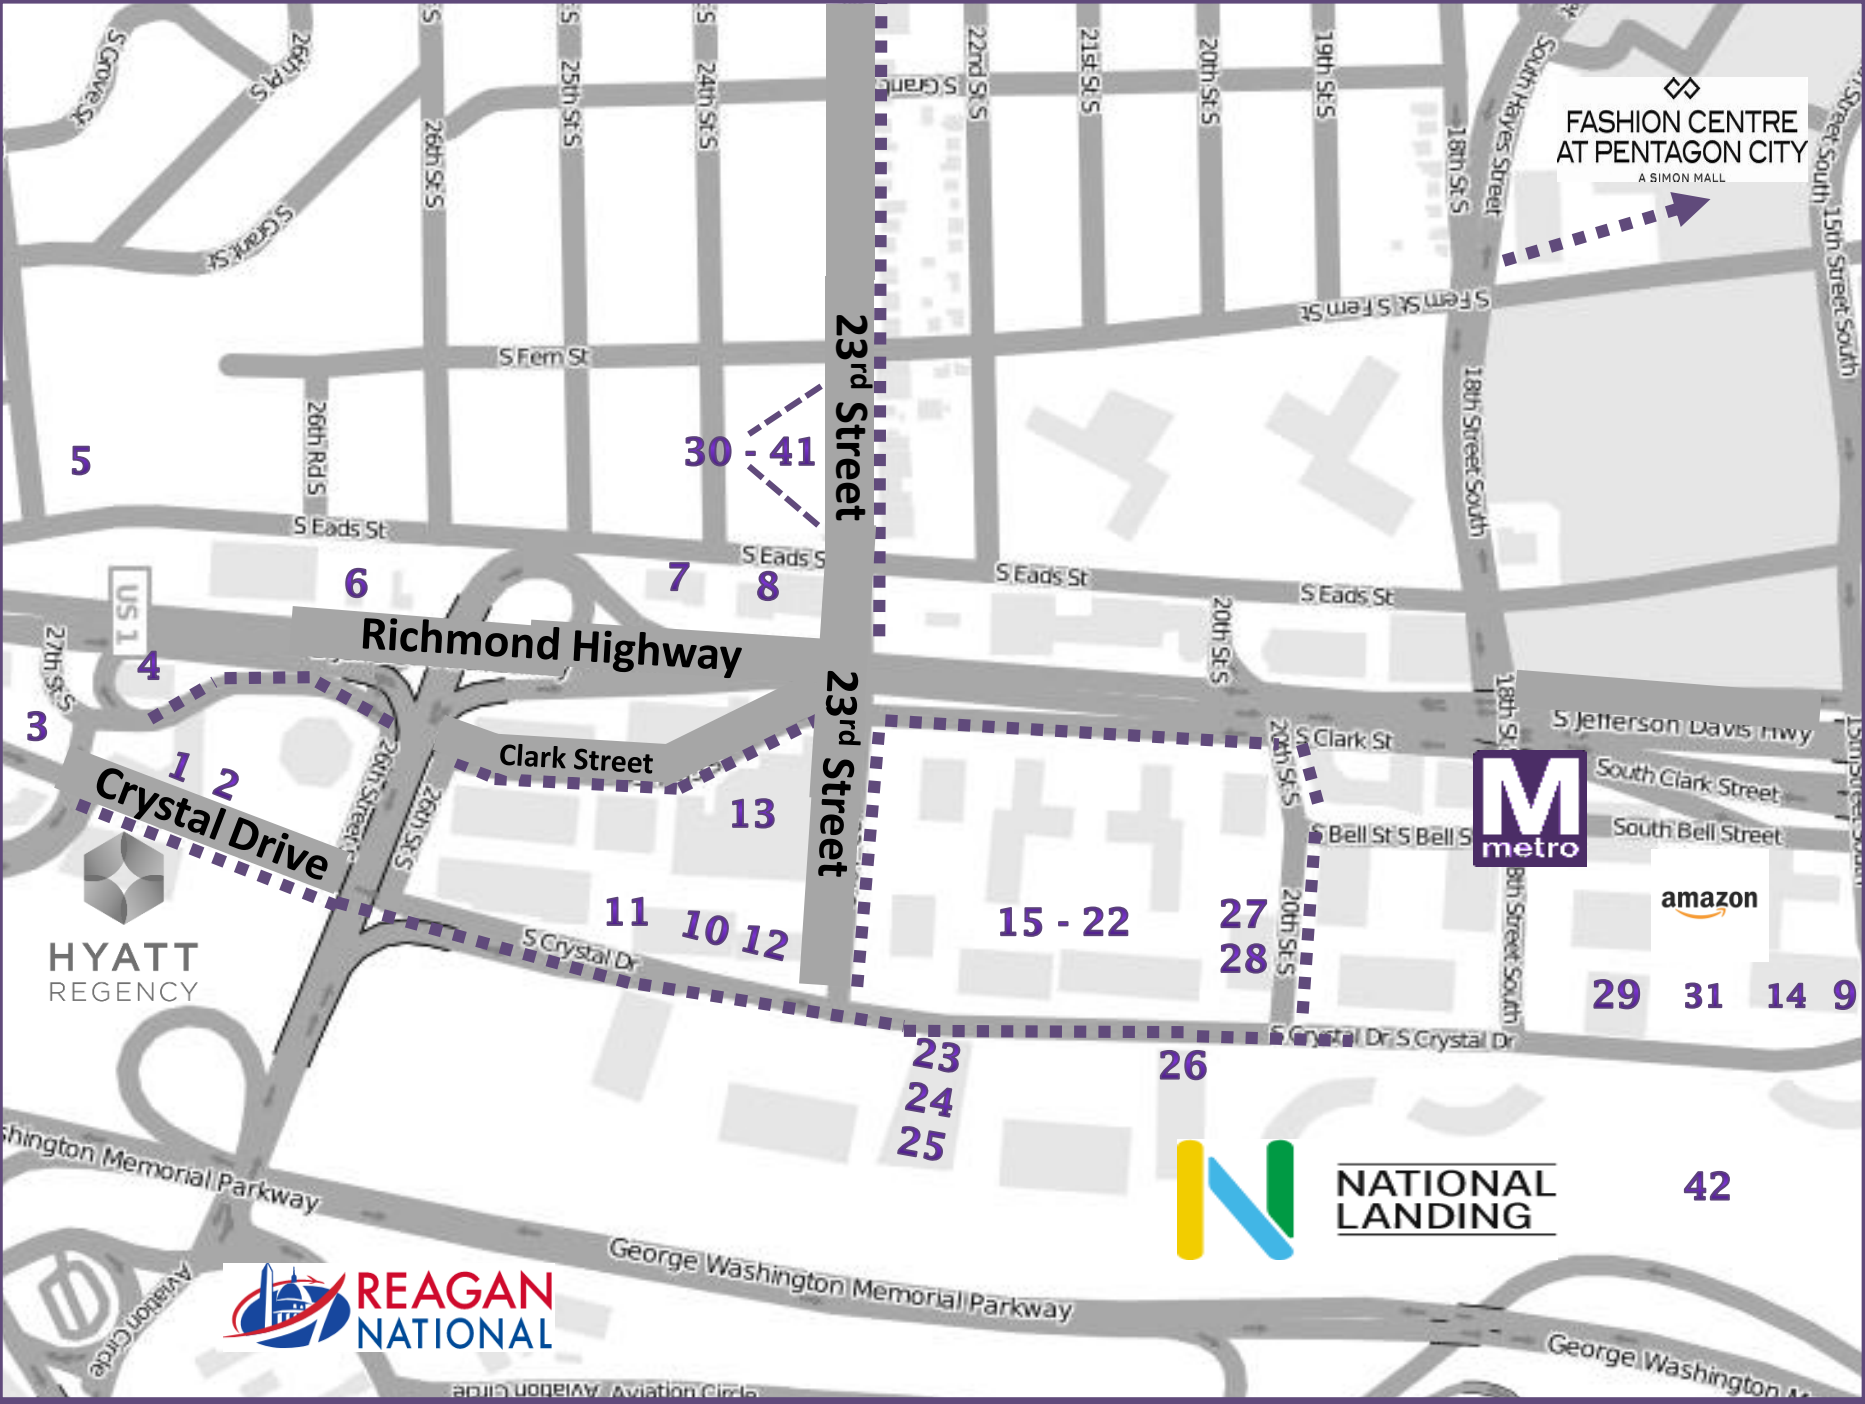

FASHION CENTRE
AT PENTAGON CITY
A SIMON MALL

amazon

NATIONAL
LANDING

HYATT
REGENCY

5

30 41

6

7

8

4

3

1 2

13

11 10 12

15 - 22

27 28

29 31 14 9

23 24 25

26

42

23rd Street

23rd Street

Richmond Highway

Crystal Drive

Highline RXR is located on the second floor of 2010 Crystal Drive. It is a fun and comfortable bar and restaurant that serves 30+ draft beers, loads of games, and an innovative casual American menu. [Highline RXR](#)